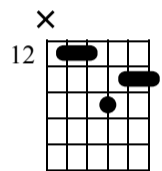

### CAGED 'G' Position (best)

Dm7

FMaj7

G13(b9)

CMaj9

Musical notation for the CAGED 'G' position, measures 1-4. Includes a treble clef staff with a 4/4 time signature and a TAB staff with fret numbers.

Measure 1: Treble clef notes G4, A4, B4, C5. TAB: 7-7-5-5-6-8-5-8.

Measure 2: Treble clef notes D5, E5, F5, G5. TAB: 12-8-10-12-7-9-10.

Measure 3: Treble clef notes G5, A5, B5, C6. TAB: 10-7-10-8-9-9.

Measure 4: Treble clef notes D6, E6, F6, G6. TAB: (9).

### CAGED 'C' Position (good position as well)

Dm7

FMaj7

G13(b9)

C69

Musical notation for the CAGED 'C' position, measures 5-8. Includes a treble clef staff with a 4/4 time signature and a TAB staff with fret numbers.