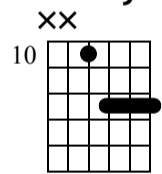

### CAGED 'D' Position

Dm7

FMaj7

G13(b9)

CMaj7

Musical notation for the CAGED 'D' position, measures 9-12. Includes a treble clef staff with a 4/4 time signature and a TAB staff with fret numbers.

Measure 9: Treble clef notes G4, A4, B4, C5. TAB: 12-12-9-10-10-12-10-13.