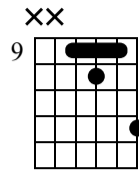

### CAGED 'G' Position (best)

Dm7

FMaj7

G13(b9)

CMaj9

Musical notation for the CAGED 'G' position, measures 1-4. Includes a treble clef staff with a 4/4 time signature and a TAB staff with fret numbers.

Measure 1: Treble clef notes G4, A4, B4, C5. TAB: 7-7-5-5-6-8-5-8.

Measure 2: Treble clef notes D5, E5, F5, G5. TAB: 12-8-10-12-7-9-10.

Measure 3: Treble clef notes G5, A5, B5, C6. TAB: 10-7-10-8-9-9.

Measure 4: Treble clef notes D6, E6, F6, G6. TAB: (9).