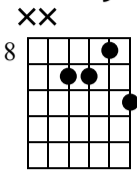

## ii - V - I Lick Positions

### CAGED 'G' Position (best)

Dm7

FMaj7

G13(b9)

CMaj9

Musical notation for the CAGED 'G' position, measures 1-4. Includes a treble clef staff with a 4/4 time signature and a TAB staff with fret numbers.

Measure 1: Treble clef notes G4, A4, B4, C5. TAB: 7-7-5-5-6-8-5-8.

Measure 2: Treble clef notes D5, E5, F5, G5. TAB: 12-8-10-12-7-9-10.

Measure 3: Treble clef notes G5, A5, B5, C6. TAB: 10-7-10-8-9-9.

Measure 4: Treble clef notes D6, E6, F6, G6. TAB: (9).

### CAGED 'C' Position (good position as well)

Dm7

FMaj7

G13(b9)

C69

Musical notation for the CAGED 'C' position, measures 5-8. Includes a treble clef staff with a 4/4 time signature and a TAB staff with fret numbers.