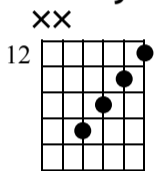

### CAGED 'G' Position (best)

Dm7

FMaj7

G13(b9)

CMaj9

Musical notation for the CAGED 'G' position, measures 1-4. Includes a treble clef staff with a 4/4 time signature and a TAB staff with fret numbers.

Measure 1: Treble clef notes G4, A4, B4, C5. TAB: 7-7-5-5-6-8-5-8.

Measure 2: Treble clef notes D5, E5, F5, G5. TAB: 12-8-10-12-7-9-10.

Measure 3: Treble clef notes G5, A5, B5, C6. TAB: 10-7-10-8-9-9.

Measure 4: Treble clef notes D6, E6, F6, G6. TAB: (9).

### CAGED 'C' Position (good position as well)

Dm7

FMaj7

G13(b9)

C69

Musical notation for the CAGED 'C' position, measures 5-8. Includes a treble clef staff with a 4/4 time signature and a TAB staff with fret numbers.