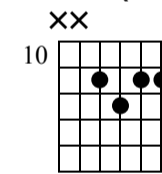

Measure 8: Treble clef notes D6, E6, F6, G6. TAB: (14).

### CAGED 'D' Position

Dm7

FMaj7

G13(b9)

CMaj7

Musical notation for the CAGED 'D' position, measures 9-12. Includes a treble clef staff with a 4/4 time signature and a TAB staff with fret numbers.

Measure 9: Treble clef notes G4, A4, B4, C5. TAB: 12-12-9-10-10-12-10-13.