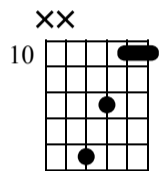

### CAGED 'G' Position (best)

Dm7

FMaj7

G13(b9)

CMaj9

Musical notation for the CAGED 'G' position, measures 1-4. Includes a treble clef staff with a 4/4 time signature and a TAB staff with fret numbers.

Measure 1: Treble clef notes G4, A4, B4, C5. TAB: 7-7-5-5-6-8-5-8.

Measure 2: Treble clef notes D5, E5, F5, G5. TAB: 12-8-10-12-7-9-10.

Measure 3: Treble clef notes G5, A5, B5, C6. TAB: 10-7-10-8-9-9.

Measure 4: Treble clef notes D6, E6, F6, G6. TAB: (9).

### CAGED 'C' Position (good position as well)

Dm7

FMaj7

G13(b9)

C69

Musical notation for the CAGED 'C' position, measures 5-8. Includes a treble clef staff with a 4/4 time signature and a TAB staff with fret numbers.