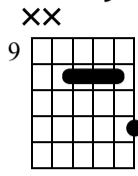

### CAGED 'G' Position (best)

Dm7

FMaj7

G13(b9)

CMaj9

Musical notation for the CAGED 'G' position, measures 1-4. Includes a treble clef staff with a 4/4 time signature and a TAB staff with fret numbers.

Measure 1: Treble clef notes G4, A4, B4, C5. TAB: 7-7-5-5-6-8-5-8.

Measure 5: Treble clef notes G4, A4, B4, C5. TAB: 12-12-14-14-15-12-14-13.

Measure 6: Treble clef notes D5, E5, F5, G5. TAB: 12-13-14-15-12-13-15.

Measure 7: Treble clef notes G5, A5, B5, C6. TAB: 10-12-10-12-14-11-14.

### CAGED 'D' Position

Dm7

FMaj7

G13(b9)

CMaj7

Musical notation for the CAGED 'D' position, measures 9-12. Includes a treble clef staff with a 4/4 time signature and a TAB staff with fret numbers.

Measure 9: Treble clef notes G4, A4, B4, C5. TAB: 12-12-9-10-10-12-10-13.

Measure 10: Treble clef notes D5, E5, F5, G5. TAB: 12-13-10-10-12-13-10.

Measure 11: Treble clef notes G5, A5, B5, C6. TAB: 10-12-10-12-9-11-9.

Measure 12: Treble clef notes D6, E6, F6, G6. TAB: (9).