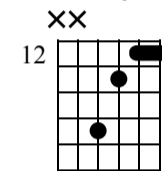

### CAGED 'G' Position (best)

Dm7

FMaj7

G13(b9)

CMaj9

Musical notation for the CAGED 'G' position, measures 1-4. Includes a treble clef staff with a 4/4 time signature and a TAB staff with fret numbers.

Measure 1: Treble clef notes G4, A4, B4, C5. TAB: 7-7-5-5-6-8-5-8.

Measure 2: Treble clef notes D5, E5, F5, G5. TAB: 12-8-10-12-7-9-10.

Measure 3: Treble clef notes G5, A5, B5, C6. TAB: 10-7-10-8-9-9.

Measure 4: Treble clef notes D6, E6, F6, G6. TAB: (9).

### CAGED 'C' Position (good position as well)

Dm7

FMaj7

G13(b9)

C69

Musical notation for the CAGED 'C' position, measures 5-8. Includes a treble clef staff with a 4/4 time signature and a TAB staff with fret numbers.